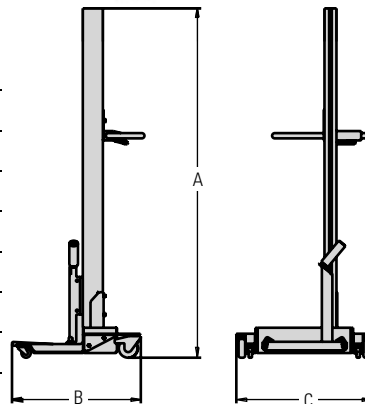

### Storage and Convenience

The mobile productivity lift has a tool and lug nut storage area located right on the lift.

## Specifications

Model:	MW5
Rise	56 5/8" (1400 mm)
A. Height	73 1/2" (1865 mm)
B. Width	28 1/2" (726 mm)
C. Length	27" (688 mm)
Wheel Dimensions (min-max)	135/80 R13 - 295/25 R22
Weight	132 lbs. (60 kg)
Lifting Capacity	130 lbs. (58.97 kg)
Rise Time	18 seconds