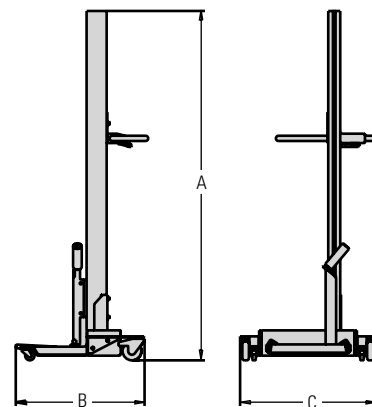

One Hand Operation

One hand operation is simple for raising and lowering the lift.

Storage and Convenience

The mobile productivity lift has a tool and lug nut storage area located right on the lift.

NEW ACCESSORY FOR BODY WORK

Specifications

Model:	MW5
Rise	56 5/8" (1400 mm)
A. Height	73 1/2" (1865 mm)
B. Width	28 1/2" (726 mm)
C. Length	27" (688 mm)
Wheel Dimensions (min-max)	135/80 R13 - 295/25 R22
Weight	132 lbs. (60 kg)
Lifting Capacity	130 lbs. (58.97 kg)
Rise Time	18 seconds